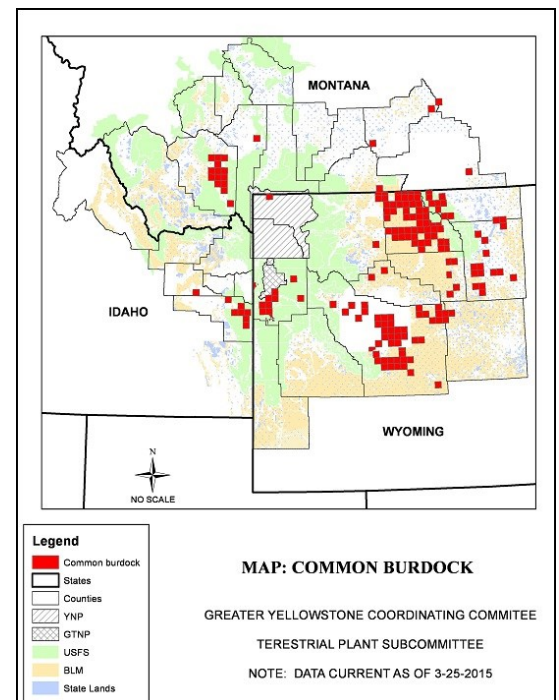

# Common Burdock

*Arctium minus*

Asteraceae (Sunflower family)

Native of Europe, common burdock is now established throughout much of the U.S. It is commonly found growing along roadsides, ditch banks, in pastures and waste areas. The burs can become entangled in the hair of livestock allowing seed to be distributed to new areas.

Richard Old, XID Services, Inc., Bugwood.org

Bruce Ackley, The Ohio State Univ., Bugwood.org

Steven Dewey, Utah State University, Bugwood.org

**Growth Habit:** Biennial, producing a rosette of large, cordate, thickly hairy leaves the first year and an erect, much branched, coarse stem 3 to 10 feet tall the second year.

**Leaves:** Alternate, large, broadest at the leaf base, somewhat diminished upwards, margins toothed or wavy, woolly beneath at least when young, dark green above.

**Flowers:** Purple, heads borne in leaf axils or at the ends of branches, numerous, clustered, covered with many slender, hooked spines, achenes gray to brown, mottled, oblong, about 1/4 inch long, flattened and slightly curved. Flowering and seed production occur from July to September.

**Status:** State Designated Noxious Weed, Category 4 Fremont County. Widespread infestation, control and maintenance of current weed infestations.

**Control:** Mechanical and chemical controls can be effective. FCWP offers a 40 percent Cost Share on chemicals for controlling this species. Contact your local weed and pest office for further treatment recommendations.